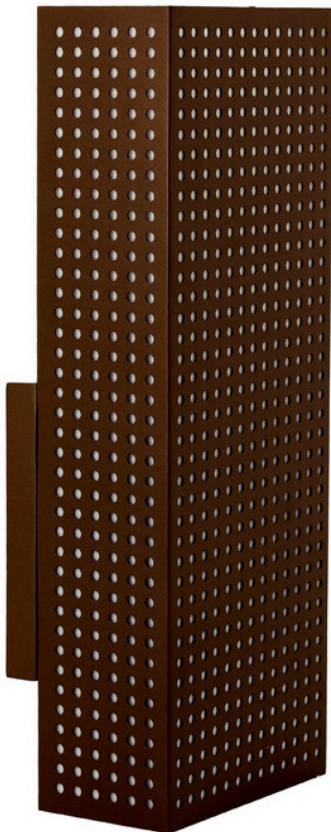

Wall Sconce Gold

NL-H5-HIP420

- Lamp Dimensions (HxWxD): 16"H x 6"W x 4"D
- Lamp Color (Main): Gold
- Cord Description: direct wired Voltage 120
- Wireless Charging N/A
- Shade Material: Metal Mesh
- Recommended Bulb: 7LB011DLED30K
- Bulb Type: Recommend one 1100 lumen LED bulb, max rating 14 watt CFL
- Energy Star: No
- UL Rating: UL / cUL Damp Location
- Bolt Down: No